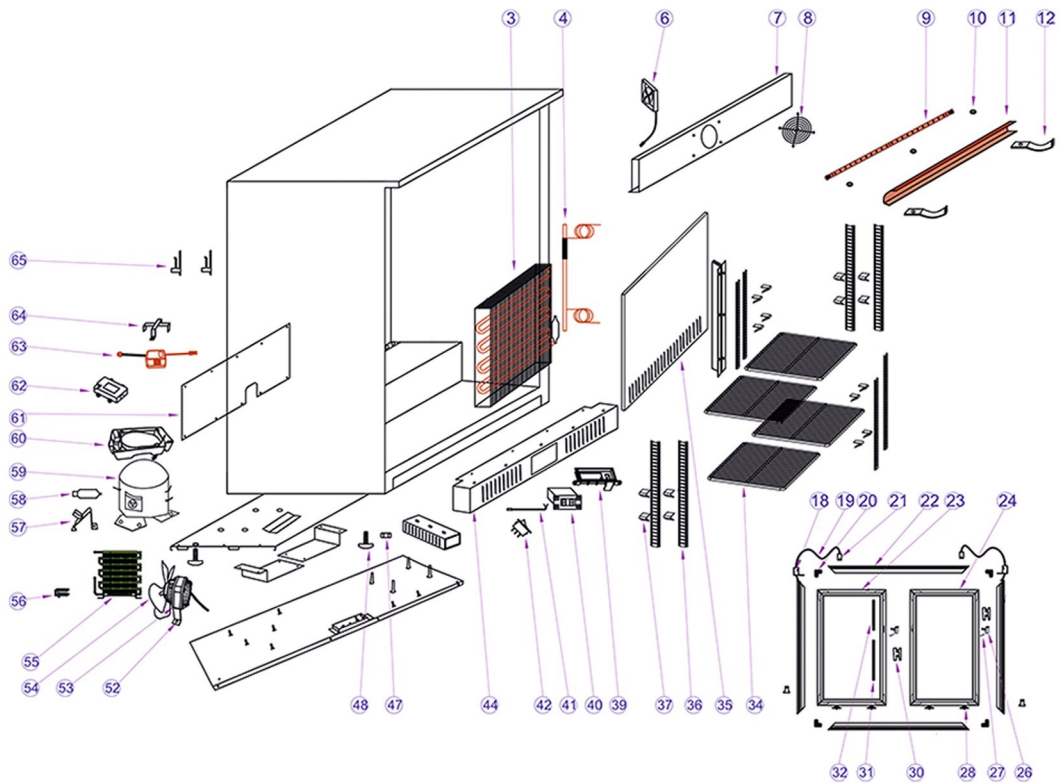

19992 / BA25S

Position	ItemNo	Description
03	14289	Evaporator
04	14527	Heat Exchanger
06	13411	Evaporator Fan 12 VDC
07	13434	Evaporator Fan Cover
08	13561	Finger Guard
09	15593	LED Light 445 mm
10	10107	Silicone Pad
11	15413	Lamp Cover
12	15356	End Piece For Lamp Cover
18	14638	Complete Side Wheel
19	12424	Spring 90cm
20	12000	Door Frame Connection
21	12227	Fixation Of Spring (Top)
22	11997	Door Frame Complete
	12012	Door Frame Top
23	12367	Inner Glass Door
24	12379	Outer Glass Door
25	12009	Door Frame Right
26	10713	Lock With Key
27	10667	Ekstra Keys
28	12197	Door Wheel
29	11993	Door Frame Bottom
30	12425	Stay Fastener
31	12391	Sealing Left/Right
32	12392	Sealing Strip Between Doors
33	12008	Door Frame Left
34	15056	Shelf 395x330 mm
35	14399	Evaporator Cover
36	14994	Rail For Shelves
37	15084	Shelf Clip
40	14062	Thermostat XR02CX Blue
	38636	Thermostat Blue
	42057	Thermostat DT-01
41	13873	NTC Probe
	42060	NTC Probe for Thermostat DT-01
42	13748	Light Switch
44	10841	Bottom Panel
47	10059	Nut
48	14558	Adjustable Feet
52	13364	Condenser Fan Foot
53	13371	Condenser Fan Motor ECM
54	13484	Fan Blade 200 mm For CA03
55	14139	Condenser
56	13726	Wire Clamp
57	10048	Dry Filter Bracket
58	15711	Filter Drier
59	11739	Compressor HXL170A R600A
60	11494	Drip Tray
61	10780	Back Plate
62	13652	Junction Box
63	13687	Power Supply
64	16847	Bracket For Power Supply
65	13728	Wire Holder

19992 / BA25S

<b>TEFCOLD</b> Cool Products Worldwide	Date: 201204
BA25S-I	Rev.: 02
Exploded view	Rev. by: rfj
Drawing no.:	